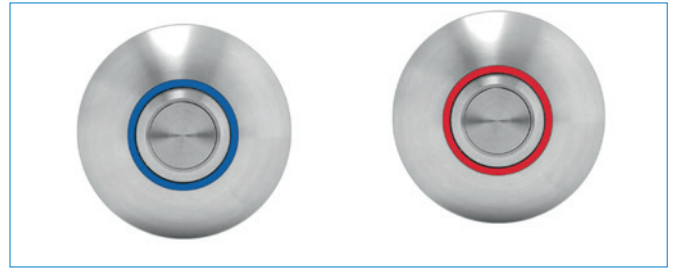

Touchpad switches

Require a small push to make the contact