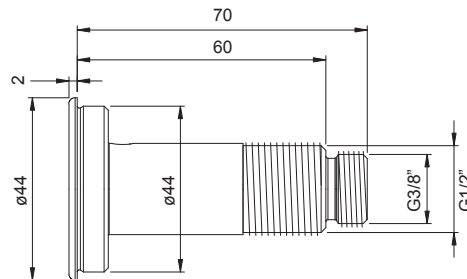

Touchpad switches

Require a small push to make the contact

ROBERT PEARSON & COMPANY LTD

Post Office House, Post Office Lane
Stockton, Warminster
Wiltshire BA12 0SE

Telephone: (01985) 850954

Facsimile: (01985) 850112

E-Mail: sales@robertpearson.co.uk

Website: www.robertpearson.co.uk