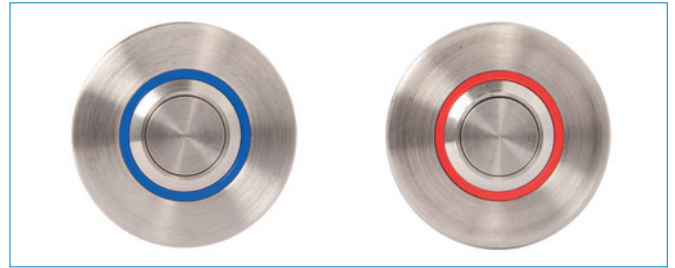

Touchpad switches

Require a small push to make the contact

High Security Low Profile Basins

Please confirm total wall thickness as you may require fixing kit c/w optional extension threads

These do not include spouts or sensors / touchpad controls. These need to be ordered separately

Order Code: **HSWHB-LP-NTH**

Product Description: High Security Low Profile Basin – No Tap Hole