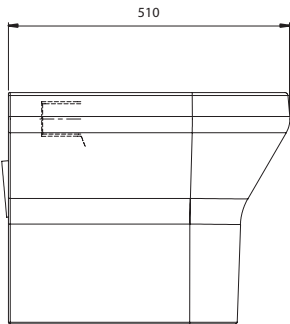

High Security Floor Standing Disabled WC Pans

Concealed rear waste outlet • Large trap to reduce blockages

Please confirm total wall thickness as you may require fixing kit c/w optional extension threads

Order Code: **HSFP-DIS**

Order Code: **HSFP-DIS-Blue Gel**

Order Code: **HSSSB-DIS**