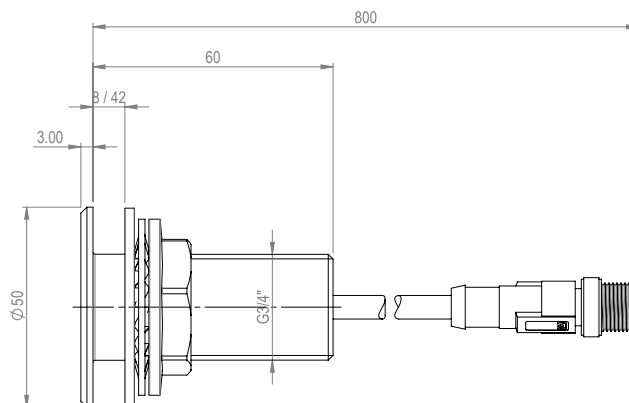

Remote Programmable Sensors for High Security Low Profile Basins

The Panel Mounted Programmable Tap Sensor is available in brushed stainless steel. Adjustable settings include; run-on time, sensor range, purge and more. You will need to purchase a hand held programmer to adjust settings by yourself on site.

Simply put your hand within the sensing range to activate the water. As long as the sensor detects your hand the water will continue to run. Take your hand away and the water will stop after the overrun time that you have programmed.