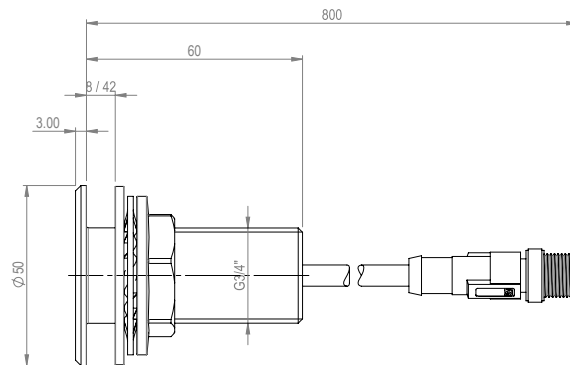

Remote Programmable AUTO WC Sensor for High Security WC Pan

The Panel Mounted Programmable Auto WC Sensor is available in brushed stainless steel. Adjustable settings include; run-on time, sensor range, purge and more. You will need to purchase a hand held programmer to adjust settings by yourself on site. The Programmable AUTO WC Sensor always requires a stand-alone control box.

Fit the sensor directly behind where a person sits on the WC pan, so the sensor is aiming at the person's lower back. (Make sure the WC pan does not have a seat or lid which when put up would obscure the sensor.) When a person sits on the WC, the person is detected. When the person finishes and leaves the sensing area for longer than a short (pre-set but adjustable) period, the WC will automatically be flushed.