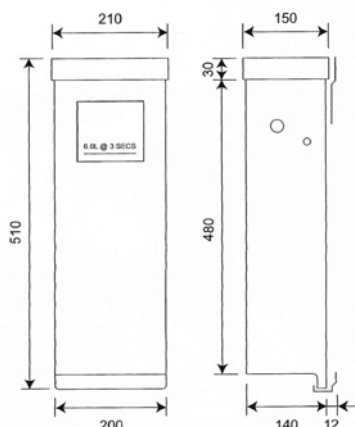

Cisterns

Order Code: HSTC

Concealed WC Cistern (Tall)