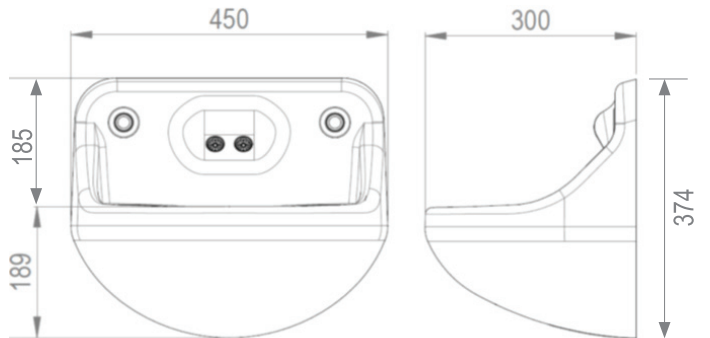

- Rear concealed waste outlet
- Ligature resistant
- Wave on or tactile control options available
- In built water spouts and moulded soap shelves c/w stainless steel anti-ligature waste grid
- Optional lock out facility

Order Code: HSWHB-INT

Product Description: High Security Fully Integrated Basin & Backplate

1. 1 - G1/2" / 15mm COMPRESSION MALE IRON
2. 2 - 15mm COPPER PIPE (NOT SUPPLIED)
3. 3 - M10 x 100 STUDDING
4. 4 - VR01-032 WASTE GRID
5. 5 - 1 1/4" PLASTIC MALE IRON
6. 6 - WASTE PIPE (NOT SUPPLIED)