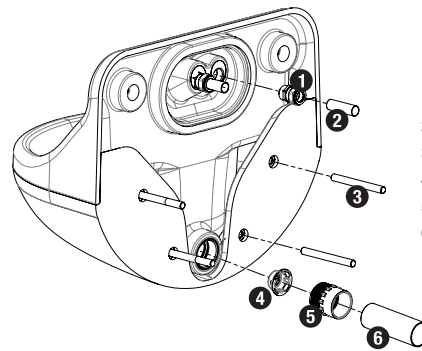

- Rear concealed waste outlet
- Ligature resistant
- Wave on or tactile control options available
- In built water spouts and moulded soap shelves c/w stainless steel anti-ligature waste grid
- Optional lock out facility

Order Code: HSWHB-INT

Product Description: High Security Fully Integrated Basin & Backplate

1. 1 - G1/2" / 15mm COMPRESSION MALE IRON
2. 2 - 15mm COPPER PIPE (NOT SUPPLIED)
3. 3 - M10 x 100 STUDDING
4. 4 - VR01-032 WASTE GRID
5. 5 - 1 1/4" PLASTIC MALE IRON
6. 6 - WASTE PIPE (NOT SUPPLIED)