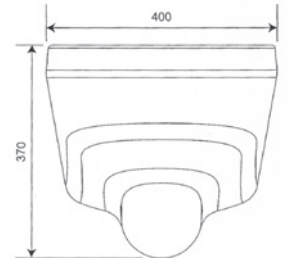

Product Description: High Security Wall Hung WC Pan.

Order Code: **HSWP-Blue Gel**

Product Description: High Security Wall Hung WC Pan with Blue Top.