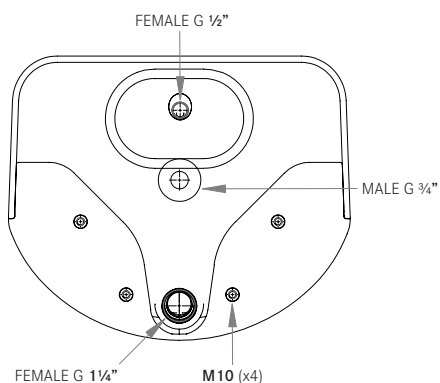

Order Code: HSWHB-ST-INT

Product Description: High Security Fully Integrated Single Tap Basin & Backplate