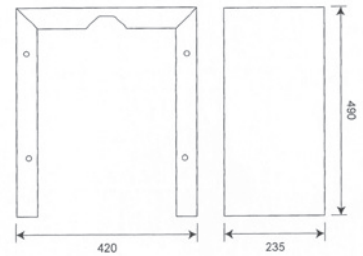

Order Code: **HSFP-DIS**

Order Code: **HSFP-DIS-Blue Gel**

Order Code: **HSSSB-DIS**

**Spacer Box**

(For use only with disabled WC Pan)