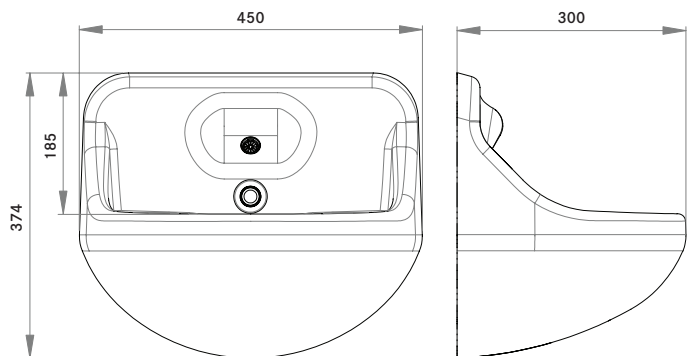

Order Code: HSWHB-ST-INT

Product Description: High Security Fully Integrated Single Tap Basin & Backplate