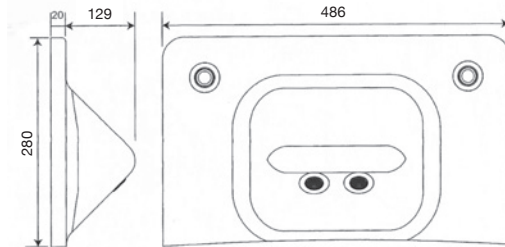

High Security Backplates for use with your own bath or basin

Sanitaryware Backplates are fitted with Anti-Ligature spouts.

Backplates do not include sensors or touchpads. These need to be ordered separately

Order Code: HSBP-BASIN

Product Description: High Security Remote Backplate for Basin (c/w 5Lpm flow regulator).

Order Code: HSBP-BATH

Product Description: High Security Remote Backplate for Bath (no flow regulator to ensure high flow).

Anti-ligature Sensors or Touchpads for High Security Basin & Bath Backplates

These sensors or touchpads fit into the backplate

No Touch Sensor

To operate put hands within 2" or 50mm of the sen-