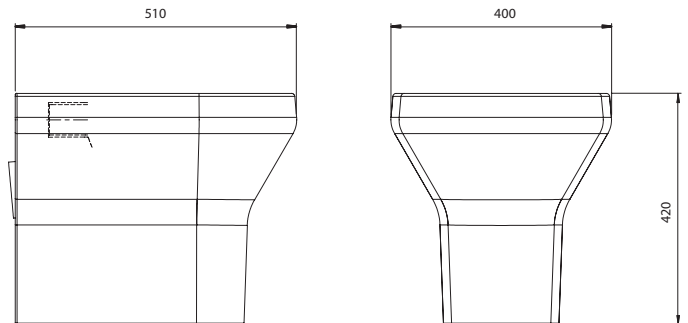

**Order Code: HSFP**

**Product Description:** High Security Floor Standing WC Pan. Back-to-Wall.

**Order Code: HSFP-Blue Gel**

**Product Description:** High Security Floor Standing WC Pan with Blue Top. Back-to-Wall.