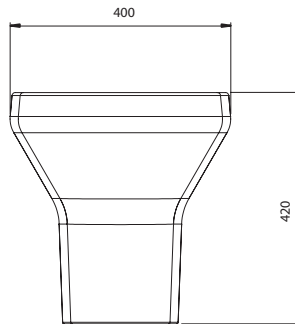

High Security Floor Standing Disabled WC Pans

Concealed rear waste outlet • Large trap to reduce blockages

Please confirm total wall thickness as you may require fixing kit c/w optional extension threads

Order Code: **HSFP-DIS**

Order Code: **HSFP-DIS-Blue Gel**

Order Code: **HSSSB-DIS**