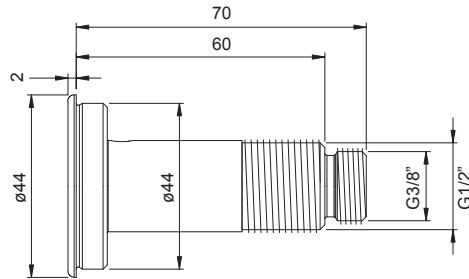

Touchpad switches

Require a small push to make the contact

High Security Low Profile Basins

Please confirm total wall thickness as you may require fixing kit c/w optional extension threads

These do not include spouts or sensors / touchpad controls. These need to be ordered separately

Order Code: **HSWHB-LP-NTH**

Product Description: High Security Low Profile Basin – No Tap Hole