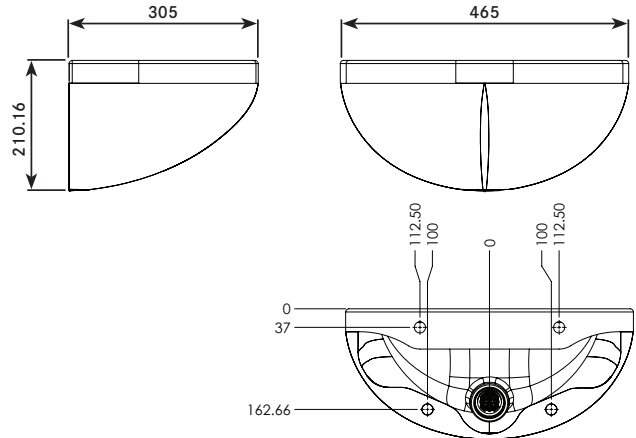

Anti-ligature Sensors or Touchpads for High Security Integrated Basin & Backplate

These sensors or touchpads fit into the backplate

No Touch Sensor

To operate put hands within 2" or 50mm of the sen-

Touchpad switches

Require a small push to make the contact

High Security Low Profile Basins

Please confirm total wall thickness as you may require fixing kit c/w optional extension threads

These do not include spouts or sensors / touchpad controls. These need to be ordered separately

Order Code: **HSWHB-LP-NTH**

Product Description: High Security Low Profile Basin – No Tap Hole

Order Code: **HSWHB-LP-LTH**

Product Description: High Security Low Profile Basin – Left Hand Side Tap Hole.

Order Code: **HSWHB-LP-2TH**

Product Description: High Security Low Profile Basin – 2 Tap Holes.

For Right Hand Side Tap Hole Code: **HSWHB-LP-RTH**