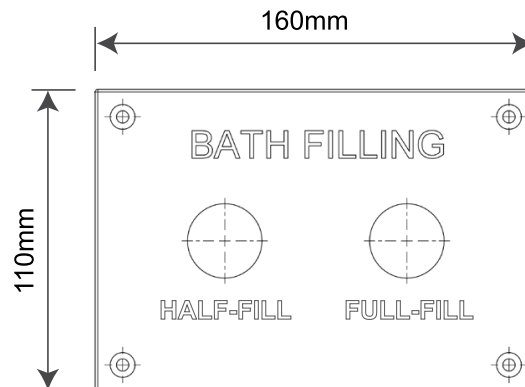

HALF-FILL FULL-FILL BATH BACKPLATE

Brushed Stainless Steel • Half-fill / Full-fill indication • High-security & Anti-vandal

Half-fill Full-fill Bath Backplates do not include touchpad switches. You will require 2 × Bath Filling Plate Touchpads (BFPTP) to control 1 × solenoid valve. These need to be ordered separately.

Order Code: BFP-HF-FF

BFP-HF-FF

TECHNICAL DATA

Material Stainless steel

Finish Brushed

Gross weight 0.4 kg

Overall dims 160mm (w) x 110mm (h) x 3mm (d)

Type of mounting 4 × countersunk screw holes (screws NOT supplied)