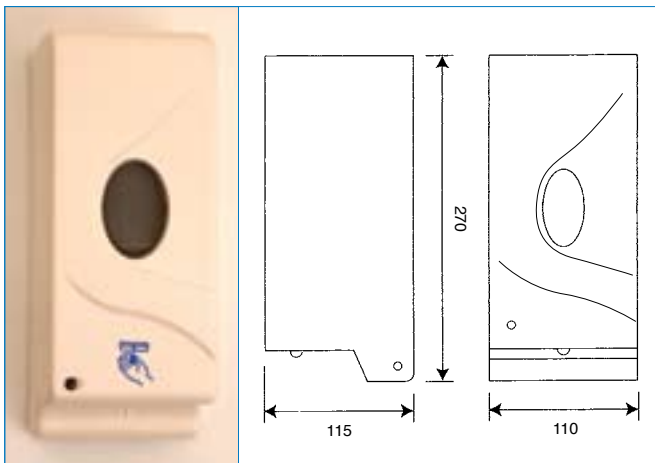

SOAP DISPENSERS

Manually operated worktop or washbasin mounted liquid soap dispensers

Chrome Spout Option

Brushed Stainless Steel Spout Option

Dimensions

- 1 litre impact and corrosion resistant soap container
- 4" (102mm) long spout

"No-Touch" Sensor operated liquid soap dispensers

White ABS Plastic Model

Order Code: **SOSD/WM**

- Hygienic "No-Touch" operation
- Ideal for Medical and Food Process applications
- Requires 3 × 1.5V cell batteries
- Capacity 800cc of liquid soap

Stainless Steel Model

Order Code: **SOSD/WM/SS**

- Vandal-resistant ABS casing or optional Stainless Steel model
- Simple to fit – Simple to use
- Fit dispenser at least 300mm higher than the worktop

ROBERT PEARSON & COMPANY LTD