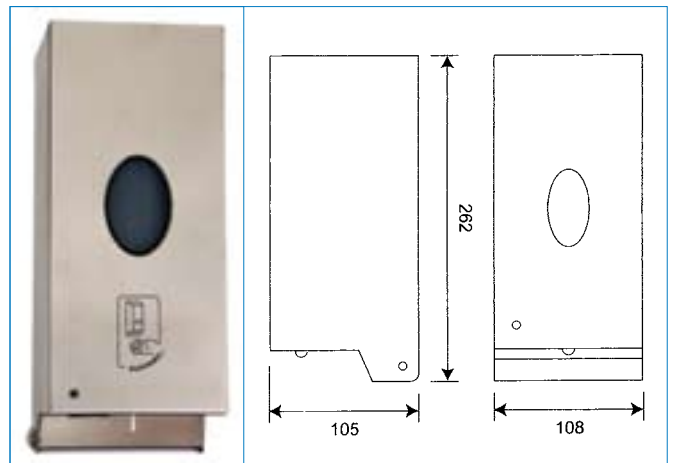

SOAP DISPENSERS

Manually operated worktop or washbasin mounted liquid soap dispensers

Chrome Spout Option

Brushed Stainless Steel Spout Option

Dimensions

- 1 litre impact and corrosion resistant soap container
- 4" (102mm) long spout

"No-Touch" Sensor operated liquid soap dispensers

White ABS Plastic Model

Order Code: **SOSD/WM**

- Hygienic "No-Touch" operation
- Ideal for Medical and Food Process applications
- Requires 3 × 1.5V cell batteries
- Capacity 800cc of liquid soap

Stainless Steel Model

Order Code: **SOSD/WM/SS**

- Vandal-resistant ABS casing or optional Stainless Steel model
- Simple to fit – Simple to use
- Fit dispenser at least 300mm higher than the worktop

ROBERT PEARSON & COMPANY LTD