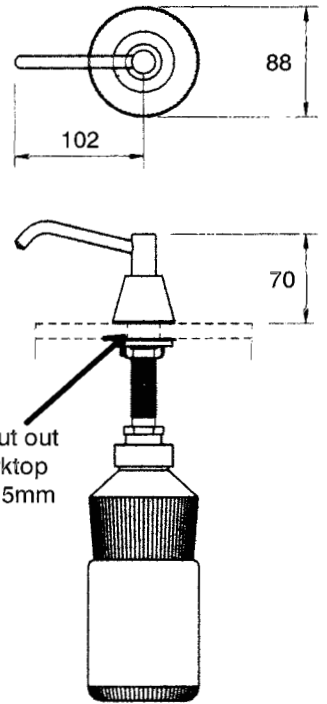

SOAP DISPENSERS

Manually operated worktop or washbasin mounted liquid soap dispensers

Chrome Spout Option

Brushed Stainless Steel Spout Option

Dimensions

- 1 litre impact and corrosion resistant soap container
- 4" (102mm) long spout

"No-Touch" Sensor operated liquid soap dispensers

White ABS Plastic Model

Order Code: **SOSD/WM**

- Hygienic "No-Touch" operation
- Ideal for Medical and Food Process applications
- Requires 3 × 1.5V cell batteries
- Capacity 800cc of liquid soap

Stainless Steel Model

Order Code: **SOSD/WM/SS**

- Vandal-resistant ABS casing or optional Stainless Steel model
- Simple to fit – Simple to use
- Fit dispenser at least 300mm higher than the worktop

ROBERT PEARSON & COMPANY LTD