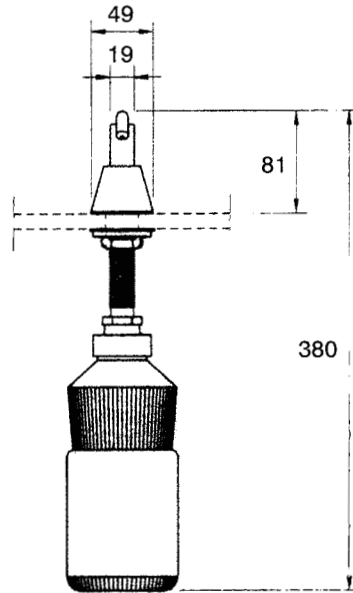

SOAP DISPENSERS

Manually operated worktop or washbasin mounted liquid soap dispensers

Chrome Spout Option

Brushed Stainless Steel Spout Option

Dimensions

- 1 litre impact and corrosion resistant soap container
- 4" (102mm) long spout

"No-Touch" Sensor operated liquid soap dispensers

White ABS Plastic Model

Order Code: **SOSD/WM**

- Hygienic "No-Touch" operation
- Ideal for Medical and Food Process applications
- Requires 3 × 1.5V cell batteries
- Capacity 800cc of liquid soap

Stainless Steel Model

Order Code: **SOSD/WM/SS**

- Vandal-resistant ABS casing or optional Stainless Steel model
- Simple to fit – Simple to use
- Fit dispenser at least 300mm higher than the worktop

ROBERT PEARSON & COMPANY LTD